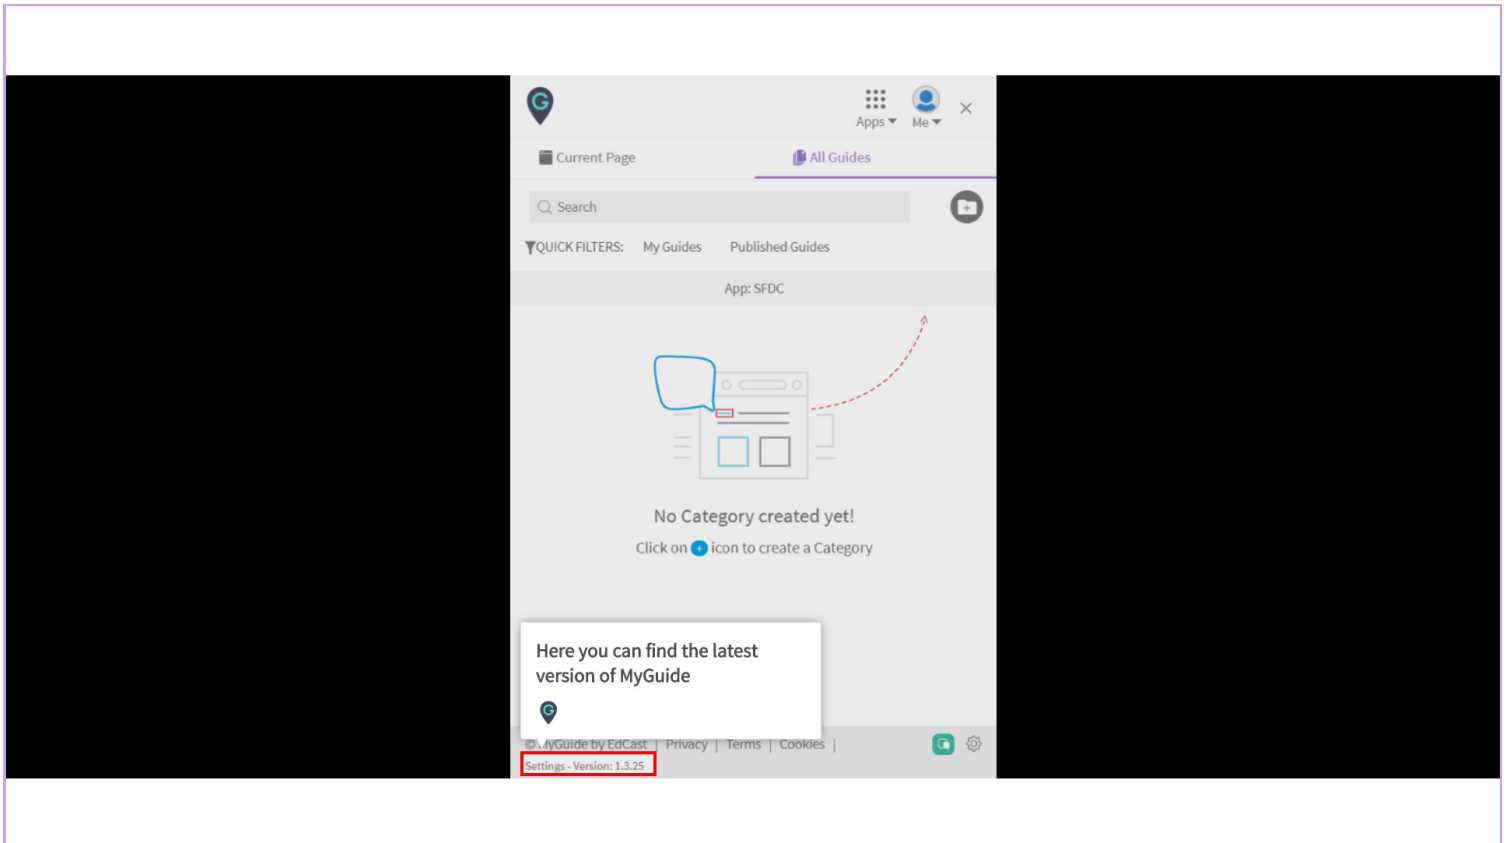

Step: 02

Here you can find the latest version of MyGuide