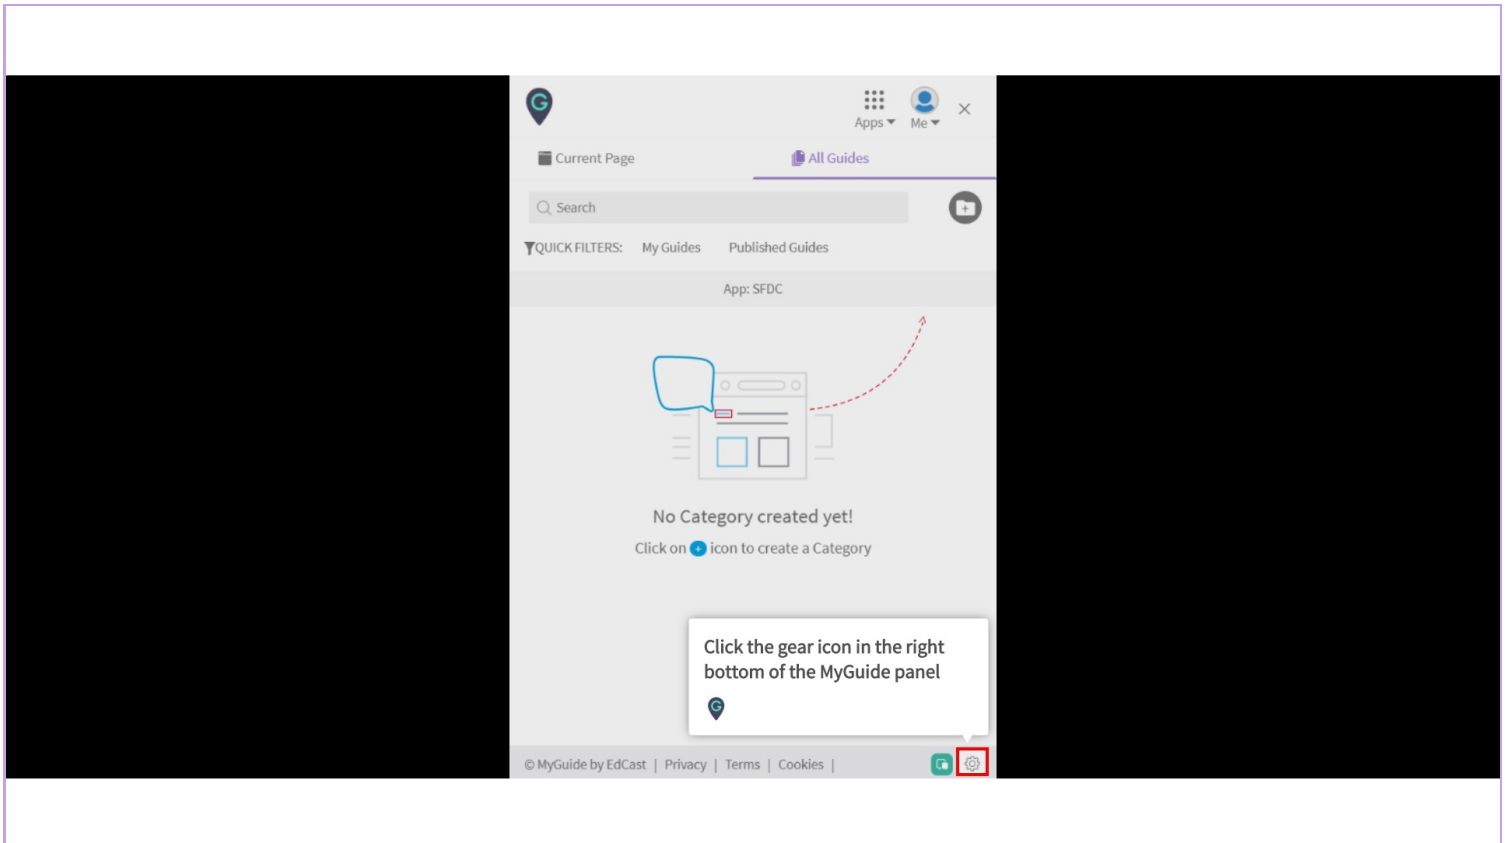

## How to Find Latest Version of MyGuide

## Step: 01

Click the gear icon in the right bottom of the MyGuide panel