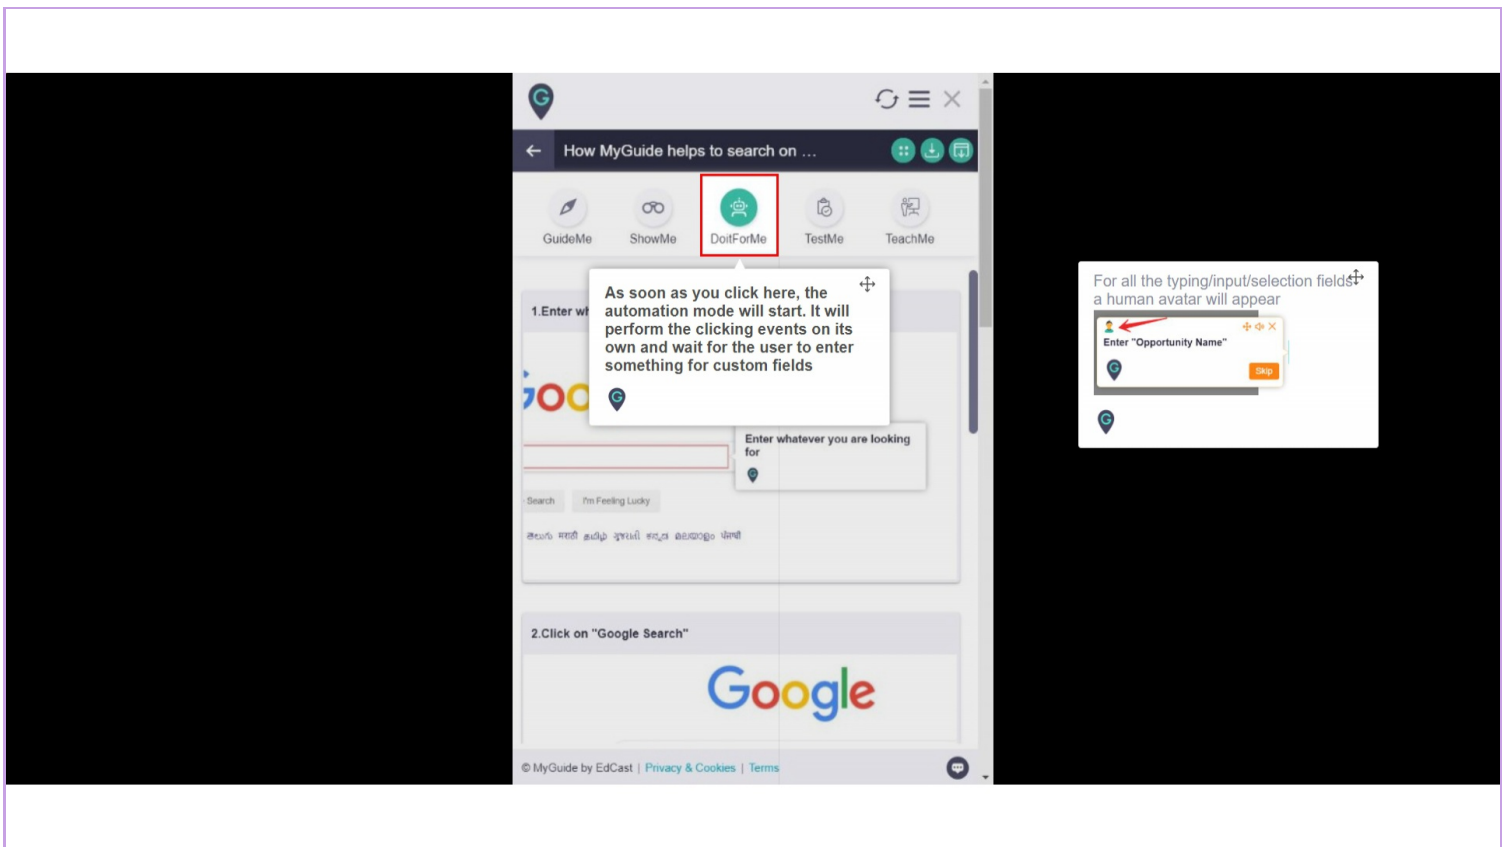

DoitForMe

Step: 01

For all the typing/input/selection fields a human avatar will appear

1) As soon as you click here, the automation mode will start. It will perform the clicking events on its own and wait for the user to enter something for custom fields