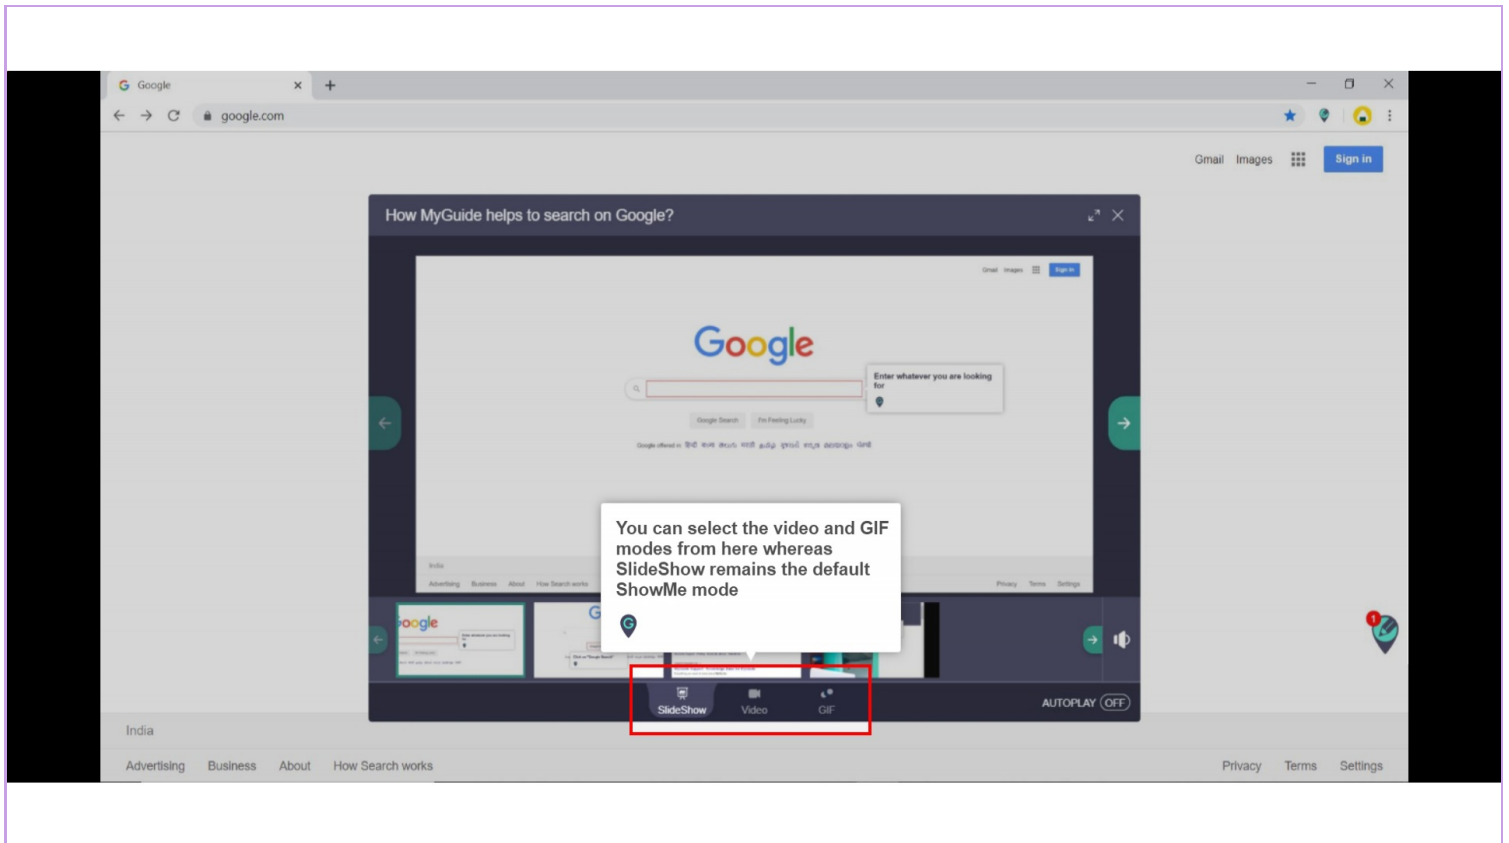

ShowMe

Step: 01

Click on "ShowMe"

It will show you how to perform a task via a slideshow

Step: 02

You can select the video and GIF modes from here whereas SlideShow remains the default ShowMe mode

Step: 03

To automatically change the thumbnails, turn the autoplay mode to "On"

Step: 04

You can enlarge the picture in picture mode from here

Step: 05

How does ShowMe work

Thank You!

myguide.org