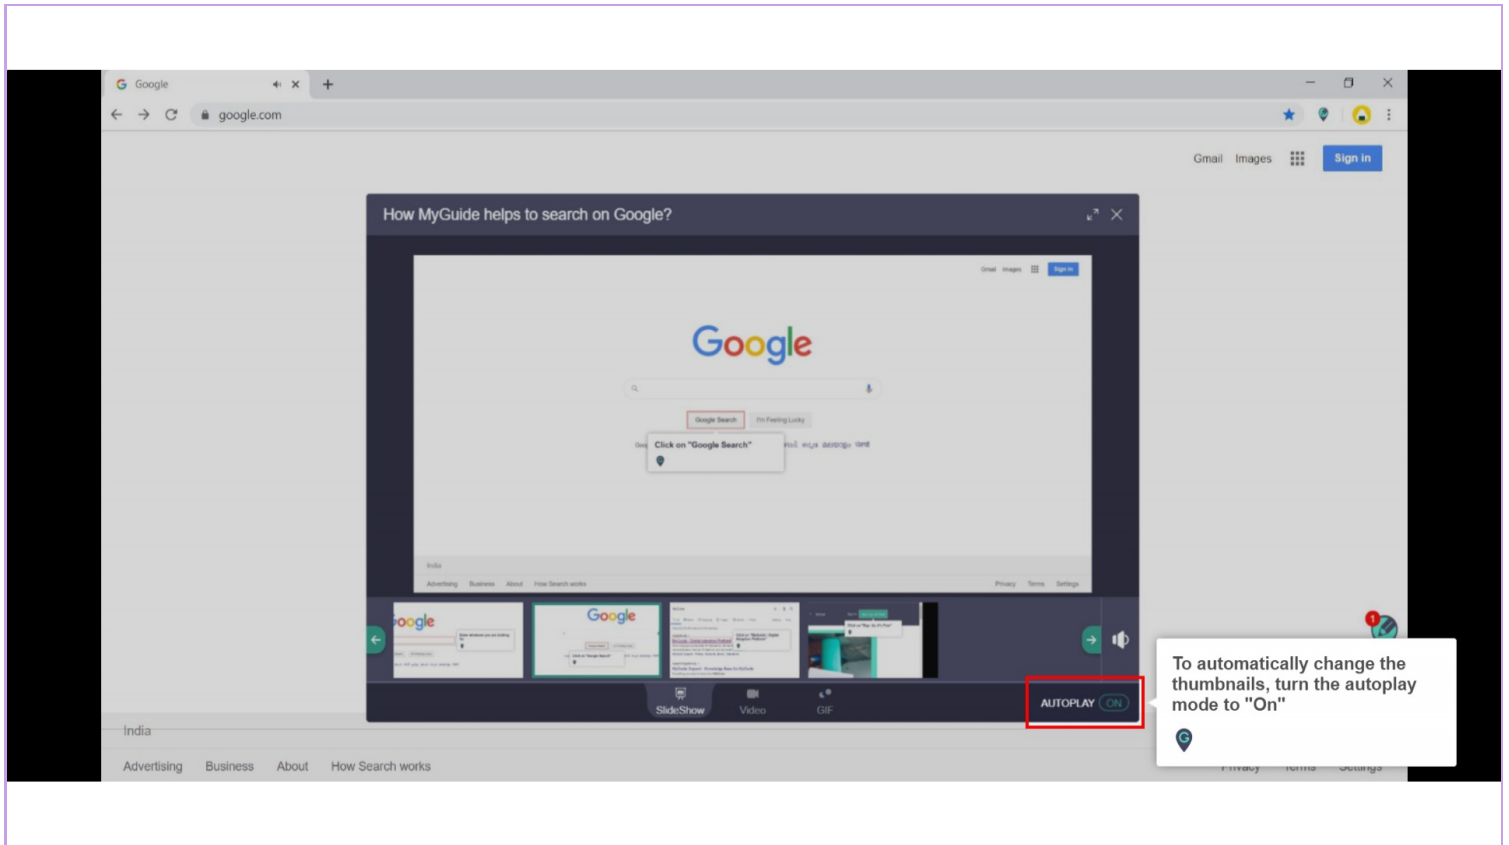

ShowMe

Step: 01

Click on "ShowMe"

It will show you how to perform a task via a slideshow

Step: 02

You can select the video and GIF modes from here whereas SlideShow remains the default ShowMe mode

Step: 03

To automatically change the thumbnails, turn the autoplay mode to "On"

Step: 04

You can enlarge the picture in picture mode from here

Step: 05

How does ShowMe work

Thank You!

myguide.org