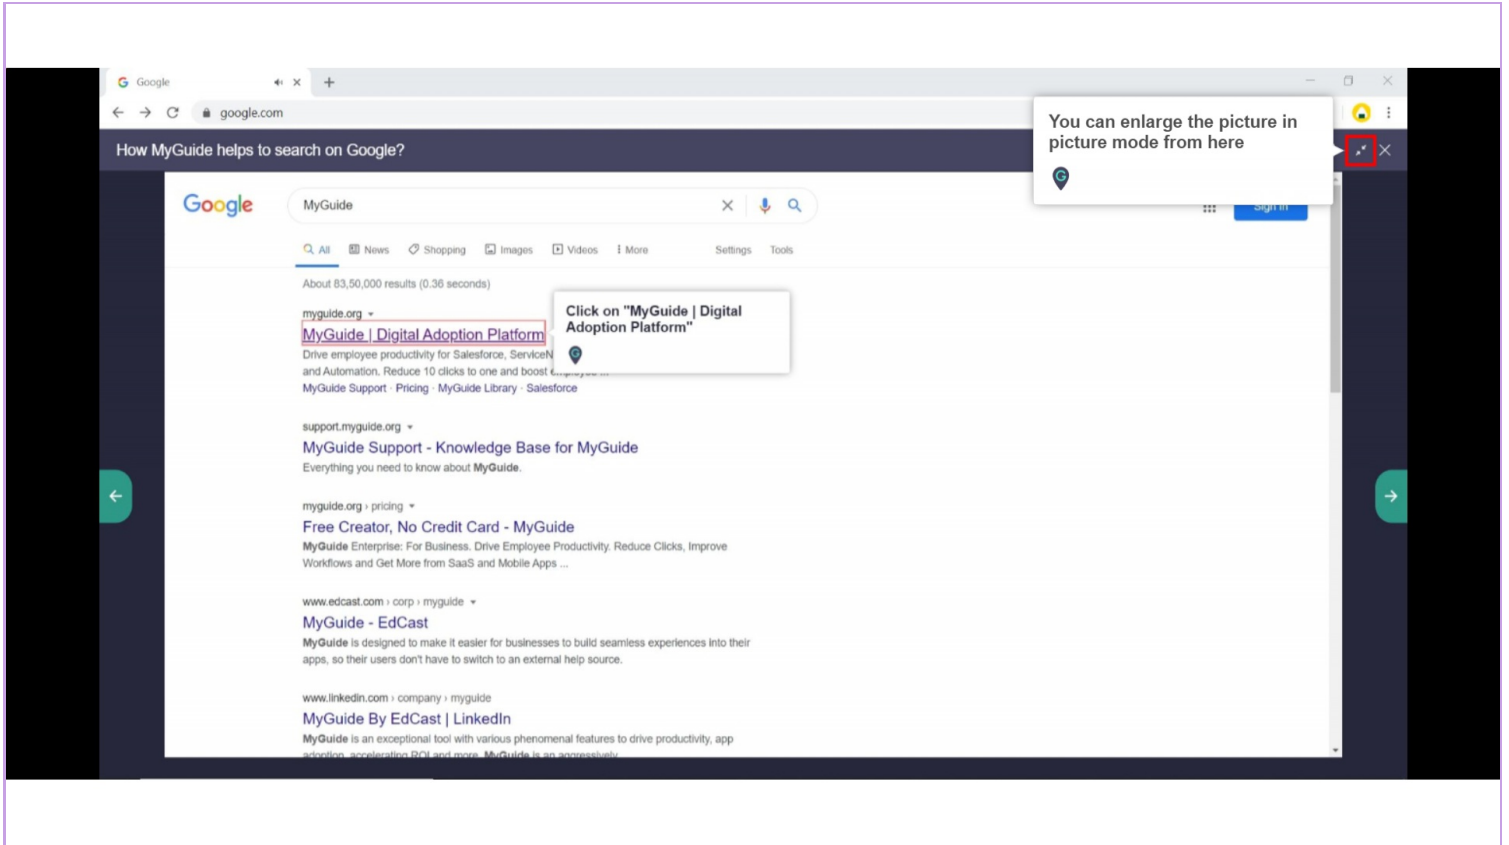

ShowMe

Step: 01

Click on "ShowMe"

It will show you how to perform a task via a slideshow

Step: 02

You can select the video and GIF modes from here whereas SlideShow remains the default ShowMe mode

Step: 03

To automatically change the thumbnails, turn the autoplay mode to "On"

Step: 04

You can enlarge the picture in picture mode from here

Step: 05

How does ShowMe work

Thank You!

myguide.org