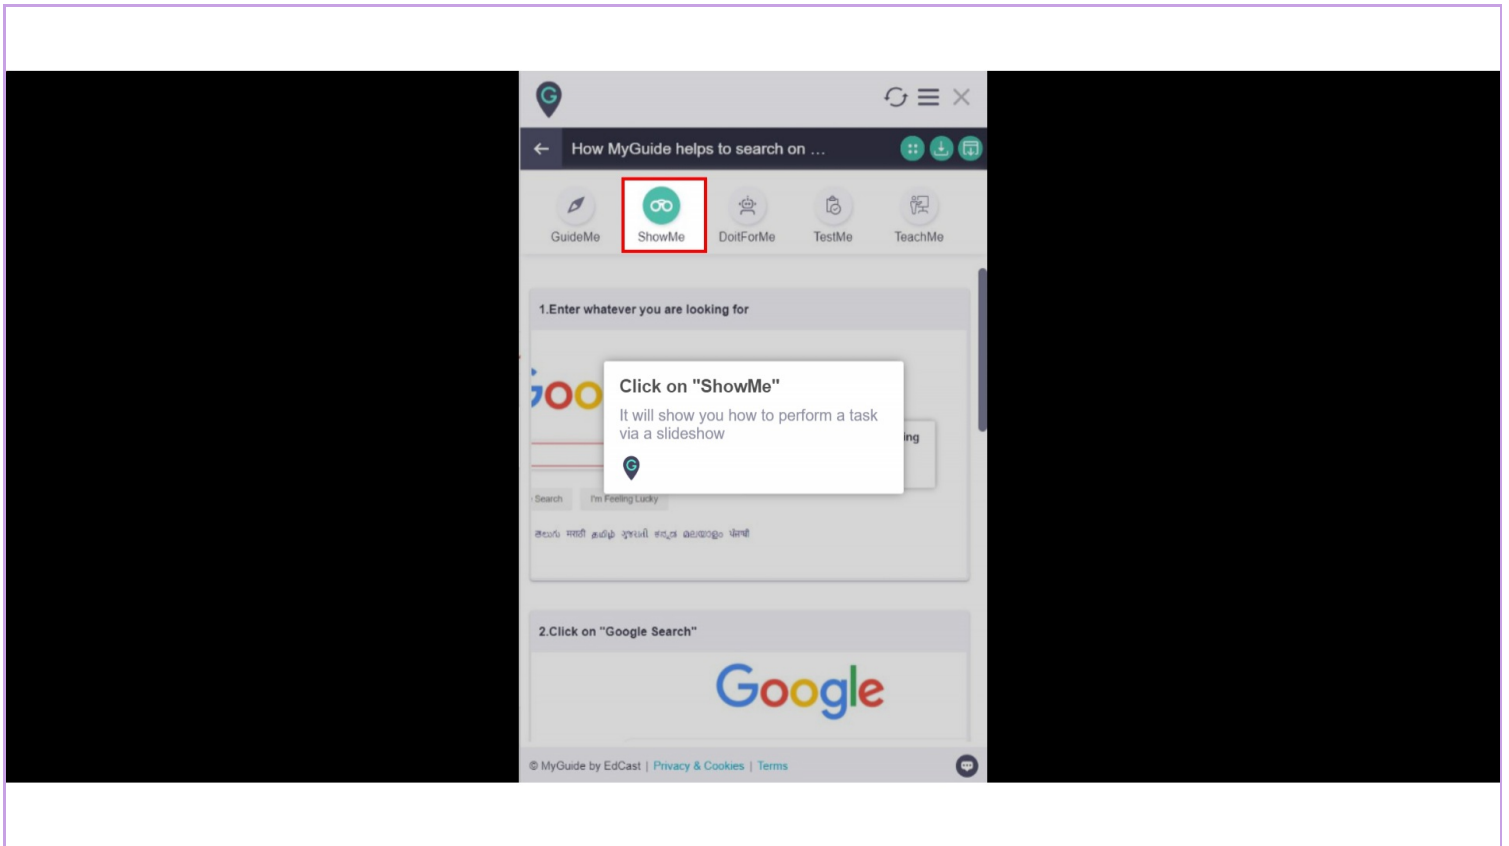

ShowMe

Step: 01

Click on "ShowMe"

It will show you how to perform a task via a slideshow

Step: 02

You can select the video and GIF modes from here whereas SlideShow remains the default ShowMe mode

Step: 03

To automatically change the thumbnails, turn the autoplay mode to "On"

Step: 04

You can enlarge the picture in picture mode from here

Step: 05

How does ShowMe work

Thank You!

myguide.org