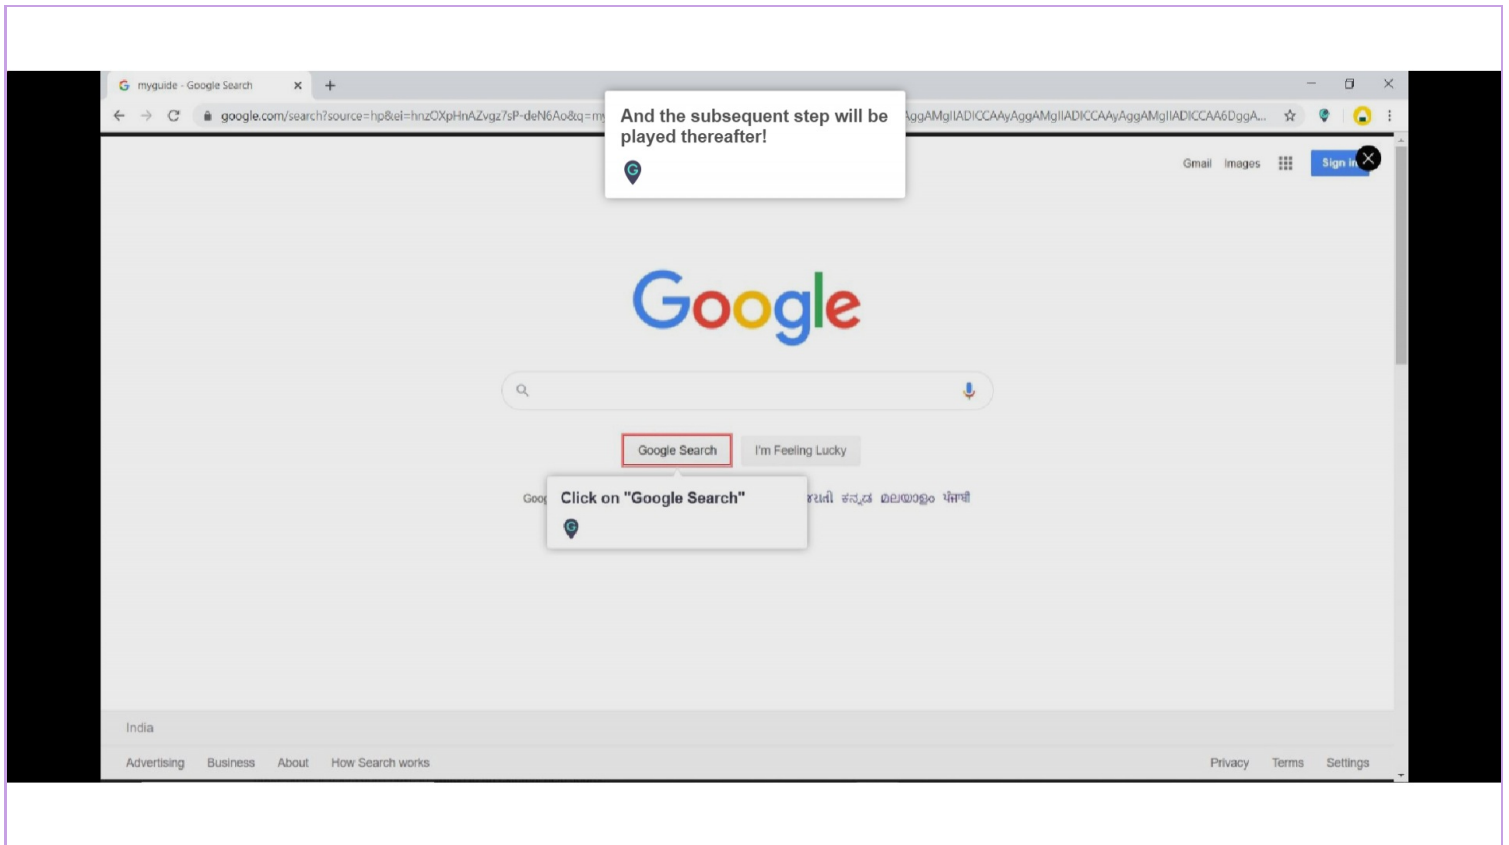

Step: 03

And the subsequent step will be played thereafter!