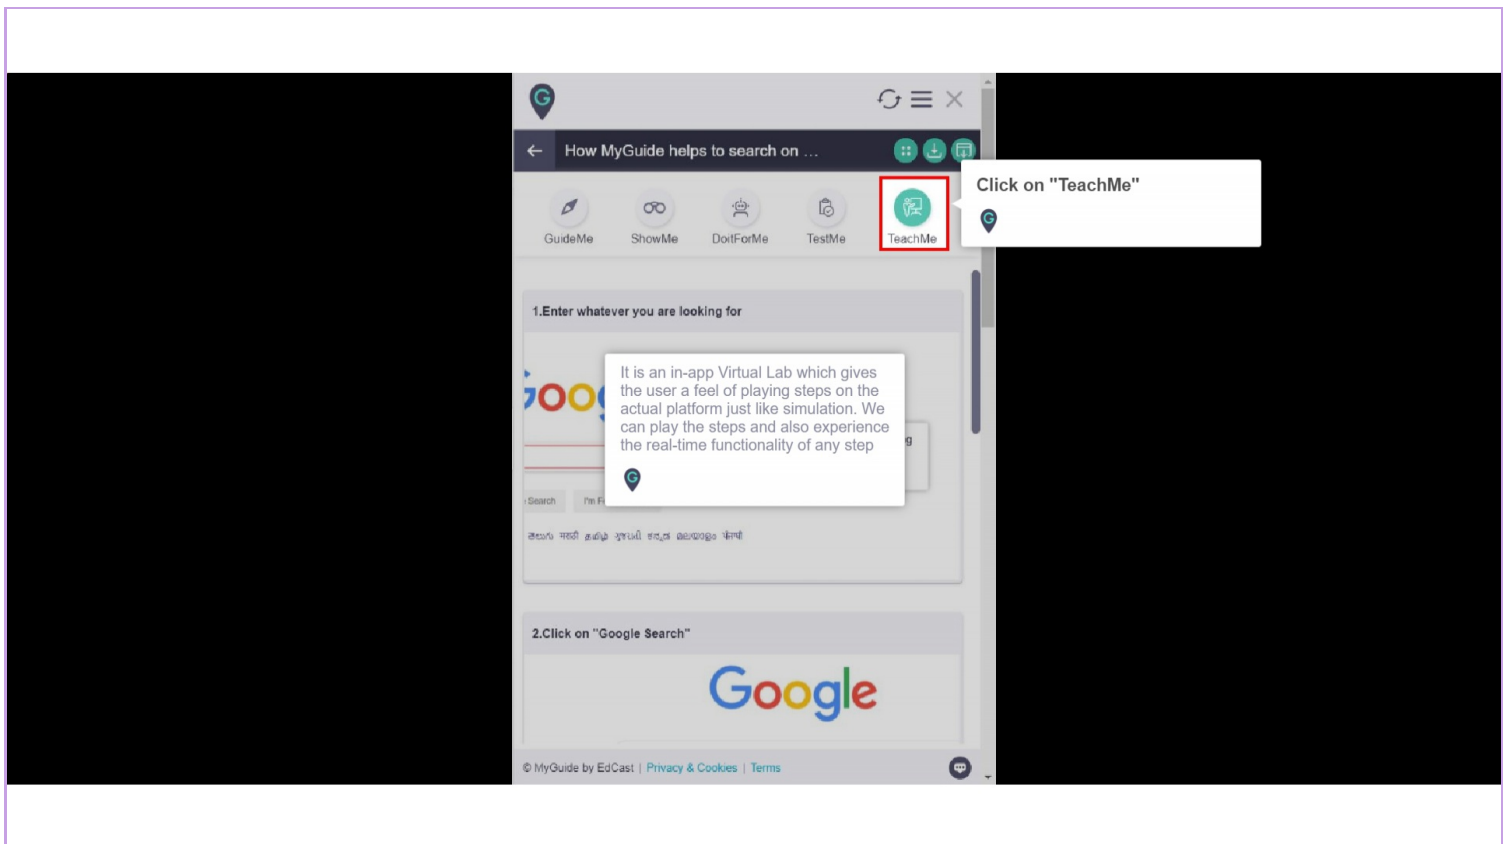

TeachMe

Step: 01

It is an in-app Virtual Lab which gives the user a feel of playing steps on the actual platform just like simulation. We can play the steps and also experience the real-time functionality of any step

Click on "TeachMe"

Step: 02

Any guide when played in this mode will give a real time feel of playing in-app guide

For e.g., In this step, user is able to enter a keyword in the search bar just like one does on the actual Google homepage