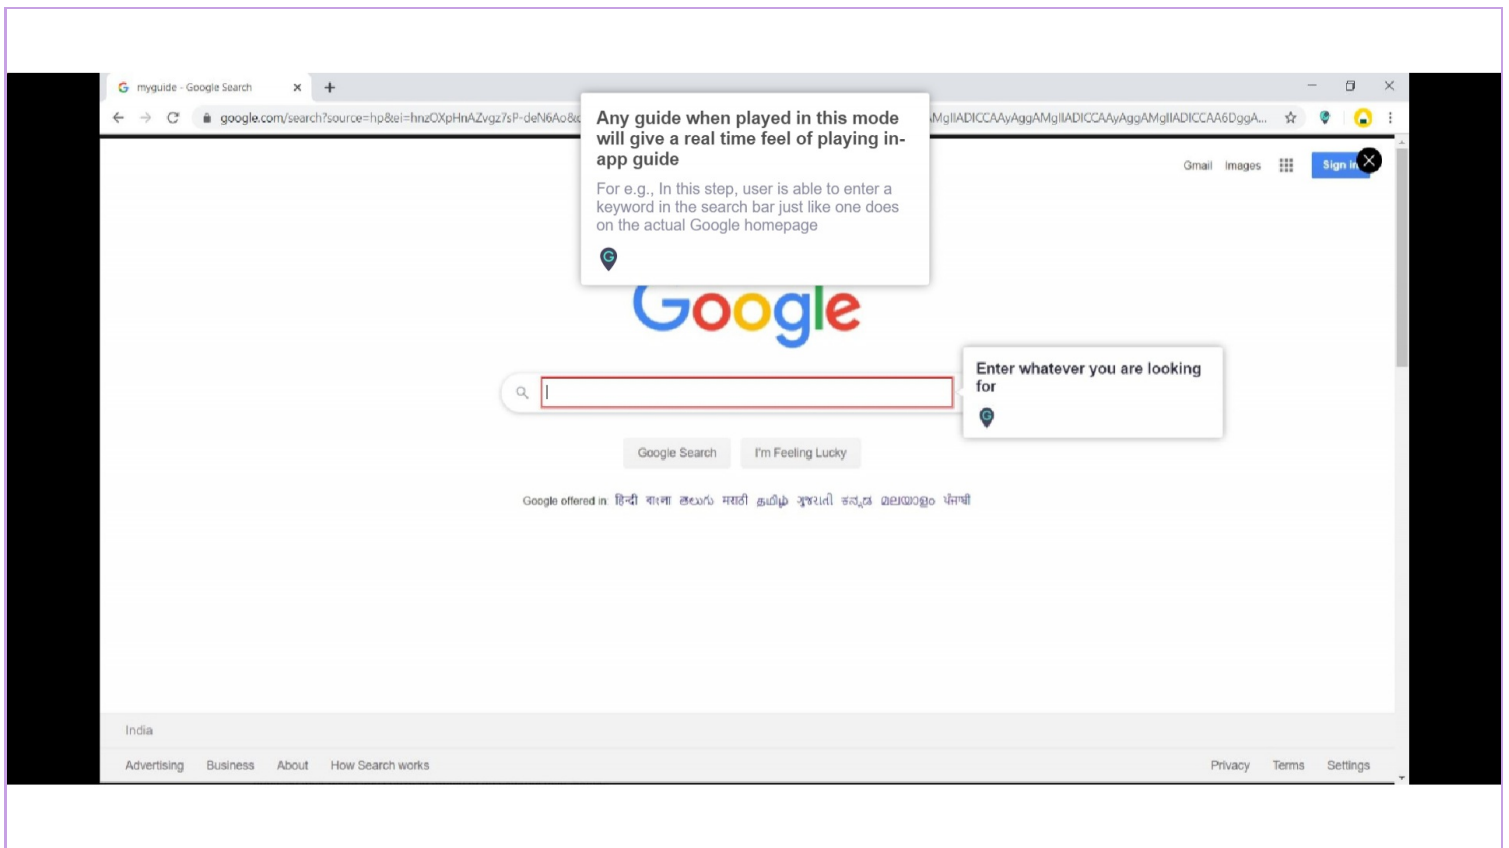

TeachMe

Step: 01

It is an in-app Virtual Lab which gives the user a feel of playing steps on the actual platform just like simulation. We can play the steps and also experience the real-time functionality of any step

Click on "TeachMe"

Step: 02

Any guide when played in this mode will give a real time feel of playing in-app guide

For e.g., In this step, user is able to enter a keyword in the search bar just like one does on the actual Google homepage